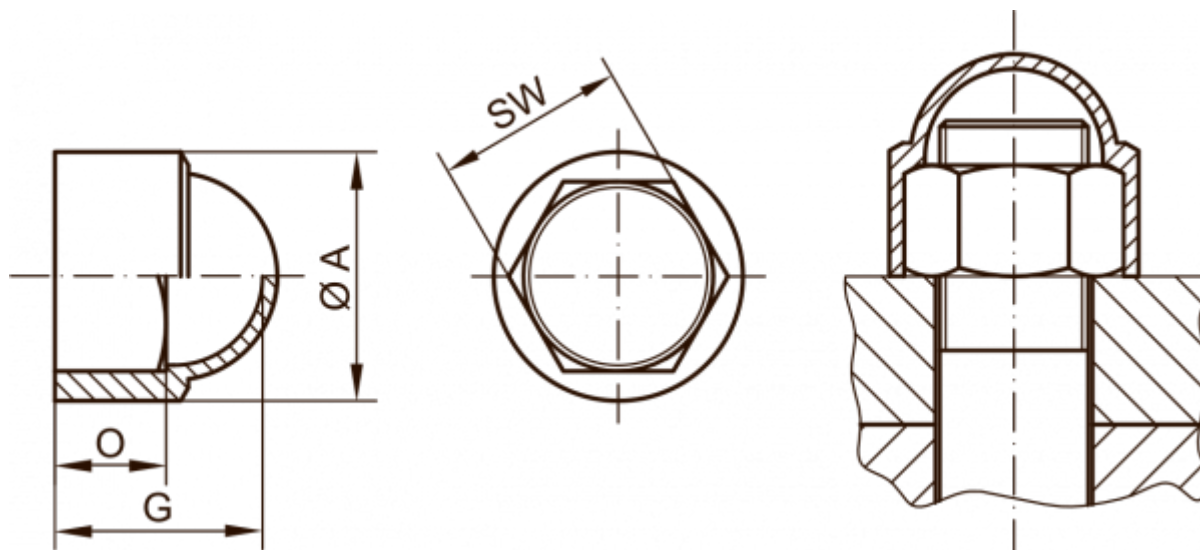

Data Sheet

Article number: 59GPN10001081

Description: KLEE Cap for nut GPN 1000 / 1081 - NV 46

Measures

A	= 55.9
For	= M30x1,5 - M30x2 - G7/8
G	= 49
O	= 25
SW (Spanner width)	= 46